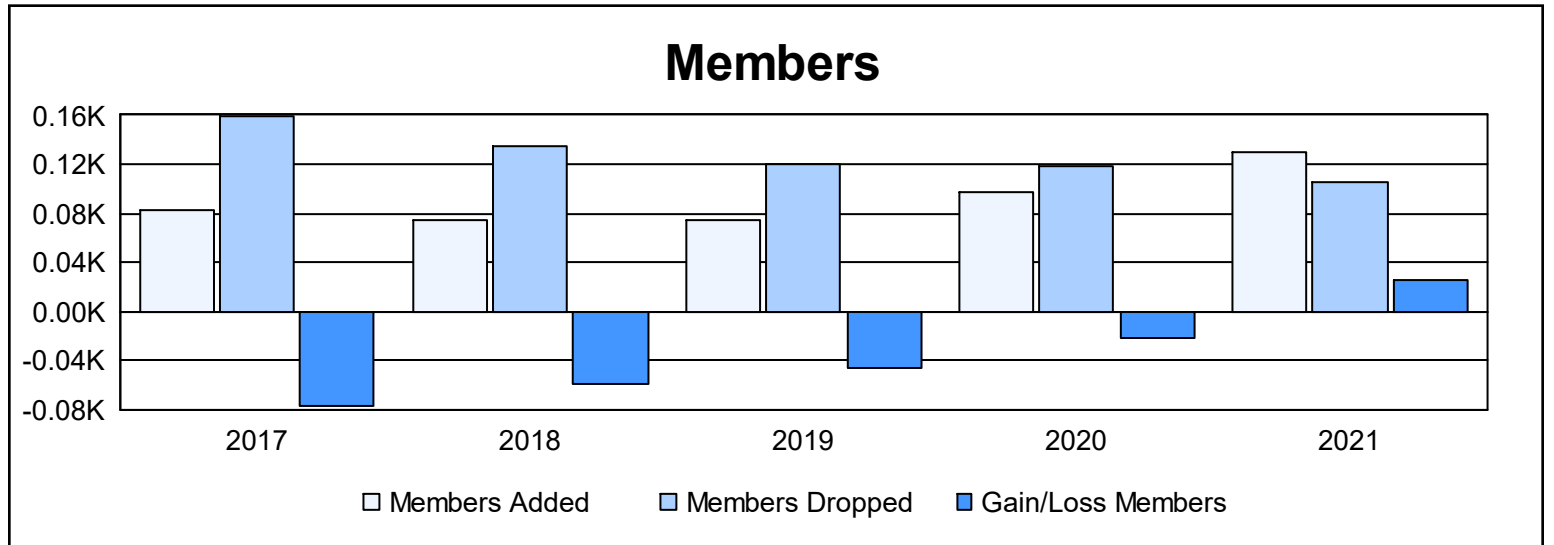

Year	New Clubs	Dropped Clubs	Gain/ Loss Clubs	New Members	Charter Members	Reinstate Members	Transfer Members	Total Member Added	Total Members Dropped	Gain/ Loss Members
2016-2017	0	3	-3	65	8	2	7	82	159	-77
2017-2018	0	1	-1	68	1	1	5	75	134	-59
2018-2019	0	2	-2	72	0	1	1	74	120	-46
2019-2020	1	4	-3	71	20	4	2	97	118	-21
2020-2021	1	3	-2	96	22	1	11	130	105	25
<b>Average</b>	<b>0</b>	<b>3</b>	<b>-2</b>	<b>74</b>	<b>10</b>	<b>2</b>	<b>5</b>	<b>92</b>	<b>127</b>	<b>-36</b>

### Membership Composition June 2021 Cumulative